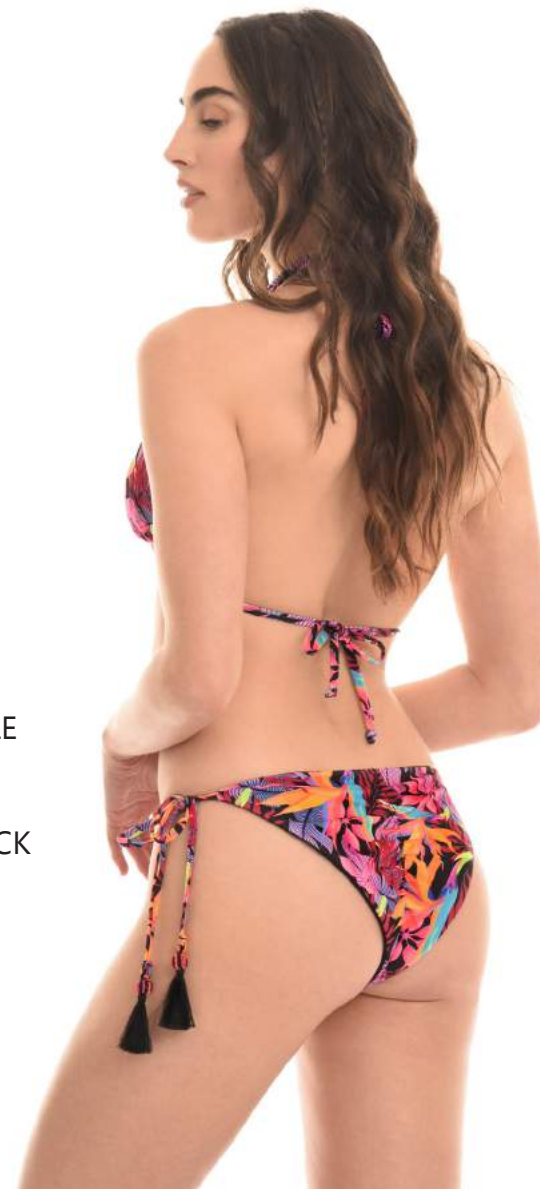

**AFR2404T / TOP REVERSIBLE
AFR3501B / BOTTOM FRONT
PRINT NEON FLOWERS/ BLACK
S/M/L/XL**

**AFR2404T / TOP REVERSIBLE
AFR3501B / BOTTOM
PRINT NEON FLOWERS/BLACK
S/M/L/XL**

**AFR2404T / TOP REVERSIBLE
AFR3501B / BOTTOM POST
PRINT NEON FLOWERS/ BLACK
S/M/L/XL**

AFR2601T / TOP
AFR3102B / BOTTOM POST
PRINT NEON FLOWERS
S/M/L/XL

AFR2103T / TOP REVERSIBLE
AFR3403B / BOTTOM
REVERSIBLE FRONT
PRINT NEON FLOWERS/BLACK
S/M/L/XL

AFR2103T / TOP REVERSIBLE
AFR3403B / BOTTOM
REVERSIBLE POST
PRINT NEON FLOWERS/BLACK
S/M/L/XL