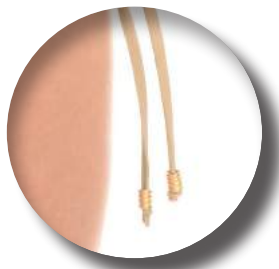

HER2205T / TOP
HER3104B / BOTTOM POST
GOLD S/M/L/XL