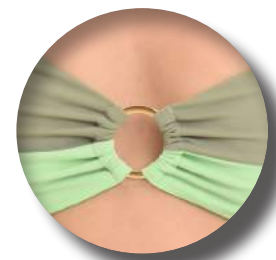

ART2101T / TOP REVERSIB
ART3401B / BOTTOM REVER.
ANIMAL PRINT / OLYVE GRE
POST S/M/L/XL

ART2101T / TOP REVERSIBLE
ART3401B / BOTTOM REVERSIBLE
ANIMAL PRINT / OLYVE GREEN
POST S/M/L/XL

HANDCRAFTED
DETAILS