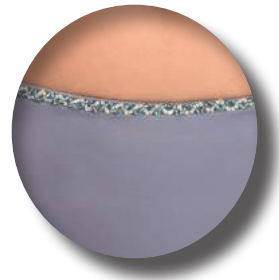

**HANDCRAFTED
DETAILS**

HER2107T / TOP
HER3303B / BOTTOM POST
BLUE GRAY S/M/L/XL

**ROSE GOLD
ACCESSORY**

**HANDCRAFTED
DETAILS**

HER2204T / TOP
HER3406B / BOTTOM FRONT
BLUE GRAY S/M/L/XL

HER2204T / TOP
HER3406B / BOTTOM POST
BLUE GRAY S/M/L/XL