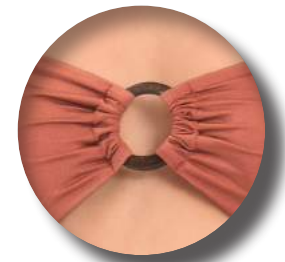

**COCONUT
RINGS
HANDCRAFTED
DETAILS**