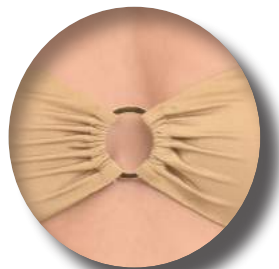

HERA

“GODDESS OF WOMEN AND
SHINING LIGHT”

**GOLD PLATED
ACCESSORY**

**BACK REMOVABLE
STRAPS**

**HER1204M / ONE PIECE
GOLD FRONT
S/M/L/XL**

**HER1204M / ONE PIECE
GOLD POST
S/M/L/XL**

HER2205T / TOP
HER3104B / BOTTOM FRONT
GOLD S/M/L/XL