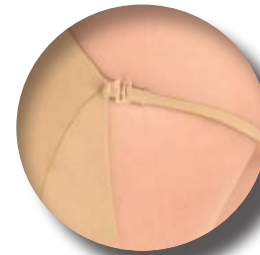

**BACK REMOVABLE
STRAPS**