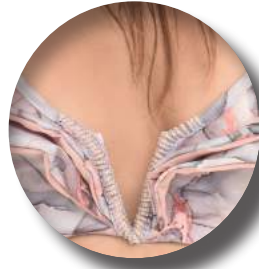

**HANDCRAFTED
DETAILS**

HER11030 / ONE PIECE
VIOLET MARBLE PRINT POST
S/M/L/XL

HER2302T / TOP
HER3103B / BOTTOM FRONT
VIOLET MARBLE PRINT
S/M/L/XL

**HANDCRAFTED
DETAILS**

HER2302T / TOP
HER3103B / BOTTOM POST
VIOLET MARBLE PRINT
S/M/L/XL