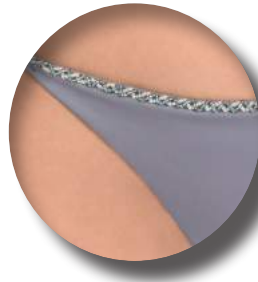

HER2107T / TOP
HER3303B / BOTTOM POST
BLUE GRAY S/M/L/XL