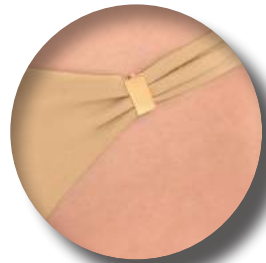

GOLD PLATED
ACCESSORY

HER2205T / TOP
HER3104B / BOTTOM POST
GOLD S/M/L/XL

HER2304T / TOP
HER3502B / BOTTOM FRONT
GOLD / S/M/L/XL

GOLD PLATED
ACCESSORY SLIDER

HER2304T / TOP
HER3502B / BOTTOM POST
GOLD / S/M/L/XL

**GOLD PLATED
ACCESSORY**

**AJUSTABLE
BELT**

**HER11040 / ONE PIECE
GOLD LEAVES PRINT
FRONT
S/M/L/XL**

**HER11040 / ONE PIECE
GOLD LEAVES PRINT
POST
S/M/L/XL**

**GOLD PLATED
ACCESSORY**

**DECORATIVE
STRIPS**