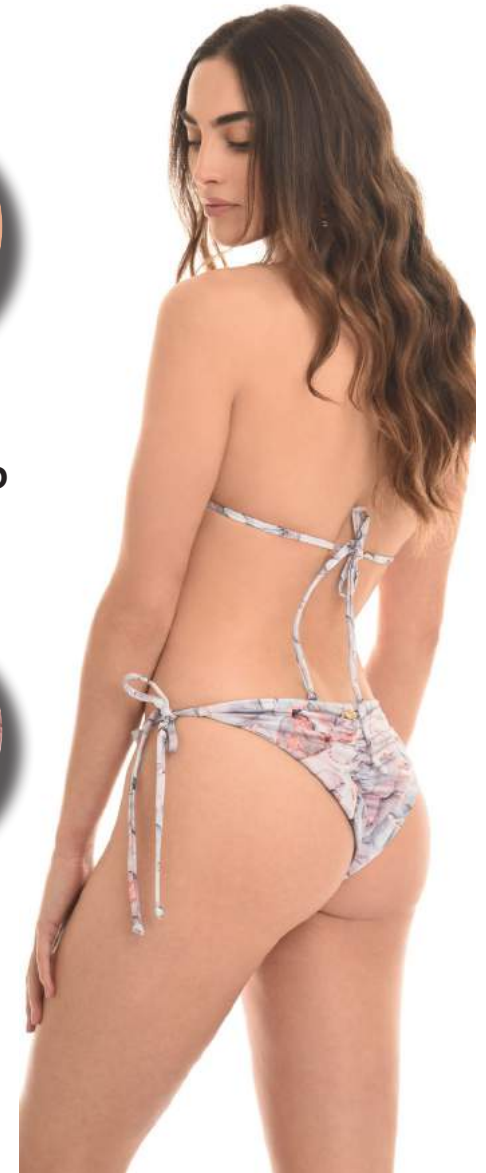

HER2106T / TOP
HER3405B / BOTTOM POST
VIOLET MARBLE PRINT
S/M/L/XL